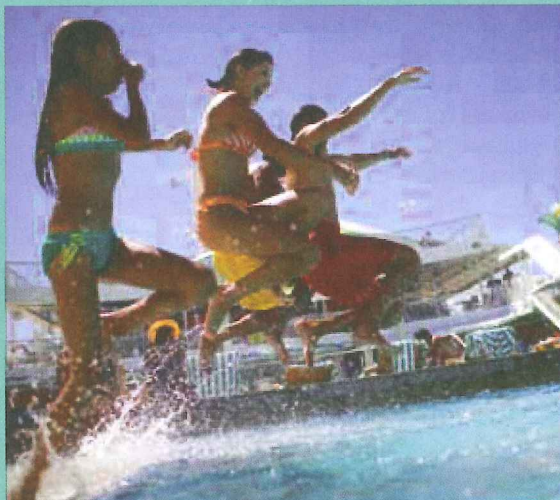

A LOOK AT YOUR WEEK

**CRUISE
LIKE A
NORWEGIAN**

Day 1 Miami, Florida

**Saturday
August 30, 2014**

- 1:30pm Guided Ship Tour (Public Areas)
- 4:15pm Sail Away Party with JC Sanchez
- 5:30pm • The Illusionarium*
- 6:00pm Solo Travelers Meet & Greet
- 7:45pm Welcome Aboard Show
- 8:30pm The GRAMMY® Experience Band
- 8:30pm Howl at the Moon Dueling Pianos
- 8:30pm Cha Cha Dance Class
- 8:45pm • The Illusionarium*
- 9:45pm Welcome Aboard Show
- 10:45pm Welcome Dance Party & Raffle

Day 2 At Sea

**Sunday
August 31, 2014**

- 5:30pm • The Illusionarium*
- 7:00pm • Levity Comedy with Flip
- 7:15pm Majority Rules Game Show
- 7:30pm • Burn the Floor
- 8:30pm The GRAMMY® Experience
- 8:45pm • The Illusionarium*
- 8:45pm Newlywed Game Show
- 9:00pm • Levity Comedy with Scott
- 10:00pm • Burn the Floor
- 10:30pm Norwegians Night Out Party
- 11:00pm • Levity Comedy with Flip (18+)