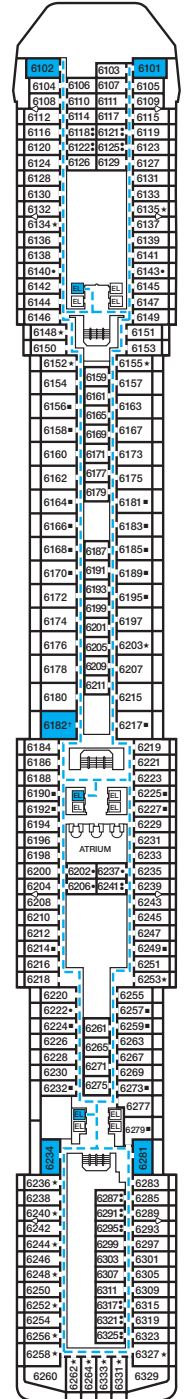

CARNIVAL MIRACLE®

ACCOMMODATIONS SYMBOL LEGEND

- ★ 2 Twin Beds (convert to King) and Single Sofa Bed
- 2 Twin Beds (convert to King) and 1 Upper Pullman
- 2 Twin Beds (convert to King) and 2 Upper Pullmans
- 2 Twin Beds (convert to King), Single Sofa Bed and 1 Upper Pullman
- † 2 Twin Beds (convert to King) and Double Sofa Bed

- △ Connecting staterooms (ideal for families and groups of friends)
- U Unisex Wheelchair Accessible Restroom
- Accessible Routes including Ramps
- Modified Staterooms, Restrooms, Elevators, Lifts and other Accessible Areas

Gross Tonnage: 88,500 Length: 963 Feet Beam: 106 Feet Cruising Speed: 22 Knots
Guest Capacity: 2,124 (Double Occupancy) Total Staff: 930 Registry: Panama

Riviera • Deck 1

Promenade • Deck 2

Atlantic • Deck 3

Main • Deck 4

Upper • Deck 5

Empress • Deck 6

Verandah • Deck 7

Panorama • Deck 8

Lido • Deck 9

Sun • Deck 10

Forward Sports • Deck 11