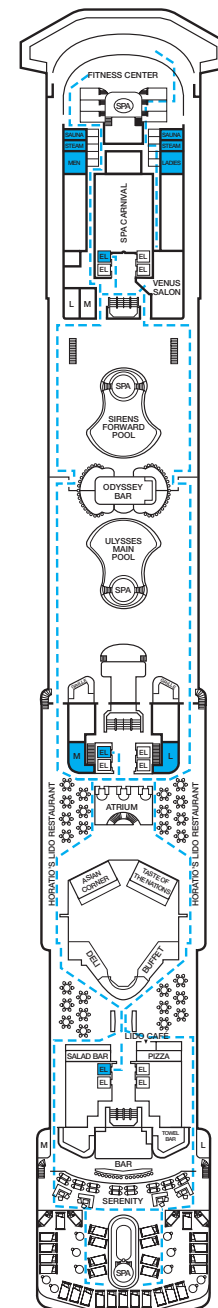

CARNIVAL MIRACLE®

ACCOMMODATIONS SYMBOL LEGEND

- ★ 2 Twin Beds (convert to King) and Single Sofa Bed
- 2 Twin Beds (convert to King) and 1 Upper Pullman
- 2 Twin Beds (convert to King) and 2 Upper Pullmans
- 2 Twin Beds (convert to King), Single Sofa Bed and 1 Upper Pullman
- † 2 Twin Beds (convert to King) and Double Sofa Bed

- △ Connecting staterooms (ideal for families and groups of friends)
- U Unisex Wheelchair Accessible Restroom
- Accessible Routes including Ramps
- Modified Staterooms, Restrooms, Elevators, Lifts and other Accessible Areas

Gross Tonnage: 88,500 Length: 963 Feet Beam: 106 Feet Cruising Speed: 22 Knots
Guest Capacity: 2,124 (Double Occupancy) Total Staff: 930 Registry: Panama

Riviera • Deck 1

Promenade • Deck 2

Atlantic • Deck 3

Main • Deck 4

Upper • Deck 5

Empress • Deck 6

Verandah • Deck 7

Panorama • Deck 8

Lido • Deck 9

Sun • Deck 10

Forward Sports • Deck 11