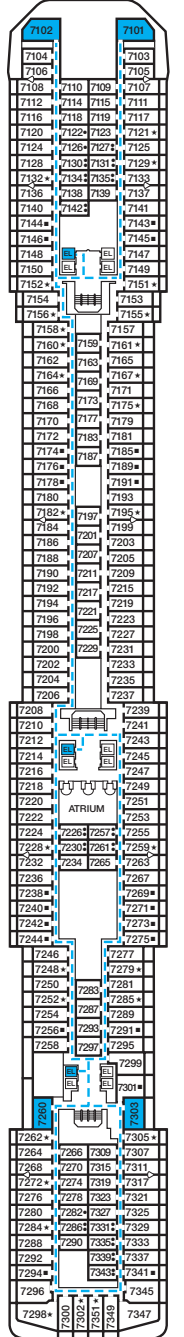

CARNIVAL MIRACLE®

ACCOMMODATIONS SYMBOL LEGEND

- ★ 2 Twin Beds (convert to King) and Single Sofa Bed
- 2 Twin Beds (convert to King) and 1 Upper Pullman
- 2 Twin Beds (convert to King) and 2 Upper Pullmans
- 2 Twin Beds (convert to King), Single Sofa Bed and 1 Upper Pullman
- † 2 Twin Beds (convert to King) and Double Sofa Bed

- △ Connecting staterooms (ideal for families and groups of friends)
- U Unisex Wheelchair Accessible Restroom
- Accessible Routes including Ramps
- Modified Staterooms, Restrooms, Elevators, Lifts and other Accessible Areas

Gross Tonnage: 88,500 Length: 963 Feet Beam: 106 Feet Cruising Speed: 22 Knots
Guest Capacity: 2,124 (Double Occupancy) Total Staff: 930 Registry: Panama

Riviera • Deck 1

Promenade • Deck 2

Atlantic • Deck 3

Main • Deck 4

Upper • Deck 5

Empress • Deck 6

Verandah • Deck 7

Panorama • Deck 8

Lido • Deck 9

Sun • Deck 10

Forward Sports • Deck 11