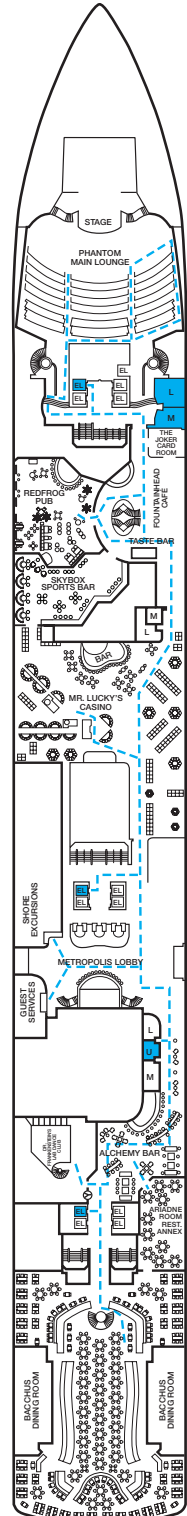

CARNIVAL MIRACLE®

ACCOMMODATIONS SYMBOL LEGEND

- ★ 2 Twin Beds (convert to King) and Single Sofa Bed
- 2 Twin Beds (convert to King) and 1 Upper Pullman
- 2 Twin Beds (convert to King) and 2 Upper Pullmans
- 2 Twin Beds (convert to King), Single Sofa Bed and 1 Upper Pullman
- † 2 Twin Beds (convert to King) and Double Sofa Bed

- △ Connecting staterooms (ideal for families and groups of friends)
- U Unisex Wheelchair Accessible Restroom
- Accessible Routes including Ramps
- Modified Staterooms, Restrooms, Elevators, Lifts and other Accessible Areas

Gross Tonnage: 88,500 Length: 963 Feet Beam: 106 Feet Cruising Speed: 22 Knots
Guest Capacity: 2,124 (Double Occupancy) Total Staff: 930 Registry: Panama

Riviera • Deck 1

Promenade • Deck 2

Atlantic • Deck 3

Main • Deck 4

Upper • Deck 5

Empress • Deck 6

Verandah • Deck 7

Panorama • Deck 8

Lido • Deck 9

Sun • Deck 10

Forward Sports • Deck 11