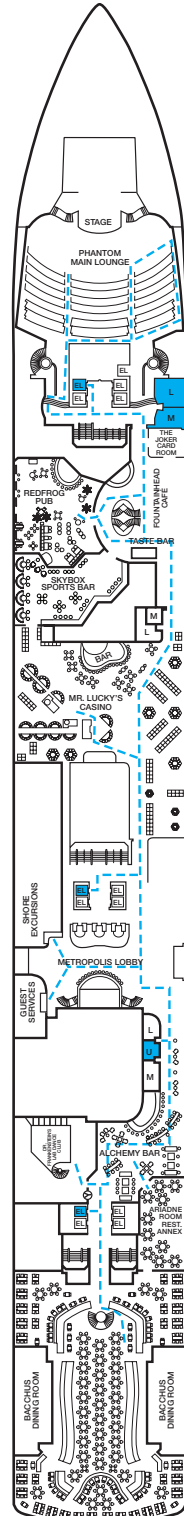

CARNIVAL MIRACLE®

ACCOMMODATIONS SYMBOL LEGEND

- ★ 2 Twin Beds (convert to King) and Single Sofa Bed
- 2 Twin Beds (convert to King) and 1 Upper Pullman
- 2 Twin Beds (convert to King) and 2 Upper Pullmans
- 2 Twin Beds (convert to King), Single Sofa Bed and 1 Upper Pullman
- † 2 Twin Beds (convert to King) and Double Sofa Bed

- △ Connecting staterooms (ideal for families and groups of friends)
- U Unisex Wheelchair Accessible Restroom
- Accessible Routes including Ramps
- Modified Staterooms, Restrooms, Elevators, Lifts and other Accessible Areas

Gross Tonnage: 88,500 Length: 963 Feet Beam: 106 Feet Cruising Speed: 22 Knots
Guest Capacity: 2,124 (Double Occupancy) Total Staff: 930 Registry: Panama

Riviera • Deck 1

Promenade • Deck 2

Atlantic • Deck 3

Main • Deck 4

Upper • Deck 5

Empress • Deck 6

Verandah • Deck 7

Panorama • Deck 8

Lido • Deck 9

Sun • Deck 10

Forward Sports • Deck 11