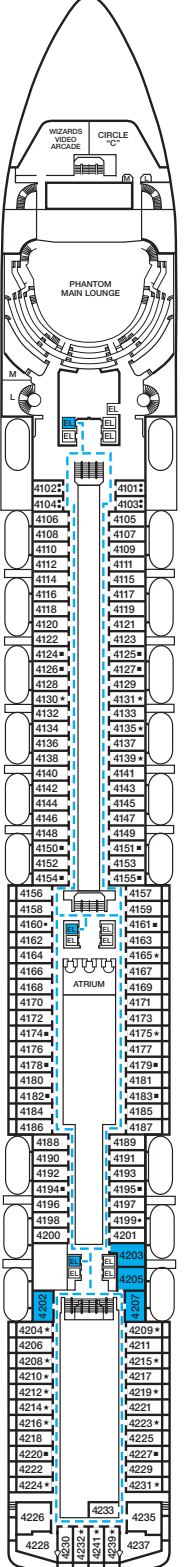

CARNIVAL MIRACLE®

ACCOMMODATIONS SYMBOL LEGEND

- ★ 2 Twin Beds (convert to King) and Single Sofa Bed
- 2 Twin Beds (convert to King) and 1 Upper Pullman
- 2 Twin Beds (convert to King) and 2 Upper Pullmans
- 2 Twin Beds (convert to King), Single Sofa Bed and 1 Upper Pullman
- † 2 Twin Beds (convert to King) and Double Sofa Bed

Gross Tonnage: 88,500 Length: 963 Feet Beam: 106 Feet Cruising Speed: 22 Knots
Guest Capacity: 2,124 (Double Occupancy) Total Staff: 930 Registry: Panama

Riviera • Deck 1

Promenade • Deck 2

Atlantic • Deck 3

Main • Deck 4

Upper • Deck 5

Empress • Deck 6

Verandah • Deck 7

Panorama • Deck 8

Lido • Deck 9

Sun • Deck 10

Forward Sports • Deck 11