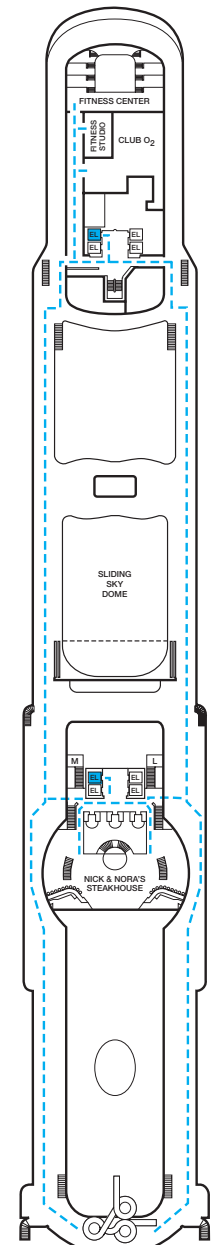

CARNIVAL MIRACLE®

ACCOMMODATIONS SYMBOL LEGEND

- ★ 2 Twin Beds (convert to King) and Single Sofa Bed
- 2 Twin Beds (convert to King) and 1 Upper Pullman
- 2 Twin Beds (convert to King) and 2 Upper Pullmans
- 2 Twin Beds (convert to King), Single Sofa Bed and 1 Upper Pullman
- † 2 Twin Beds (convert to King) and Double Sofa Bed

- △ Connecting staterooms (ideal for families and groups of friends)
- U Unisex Wheelchair Accessible Restroom
- Accessible Routes including Ramps
- Modified Staterooms, Restrooms, Elevators, Lifts and other Accessible Areas

Gross Tonnage: 88,500 Length: 963 Feet Beam: 106 Feet Cruising Speed: 22 Knots
Guest Capacity: 2,124 (Double Occupancy) Total Staff: 930 Registry: Panama

Riviera • Deck 1

Promenade • Deck 2

Atlantic • Deck 3

Main • Deck 4

Upper • Deck 5

Empress • Deck 6

Verandah • Deck 7

Panorama • Deck 8

Lido • Deck 9

Sun • Deck 10

Forward Sports • Deck 11