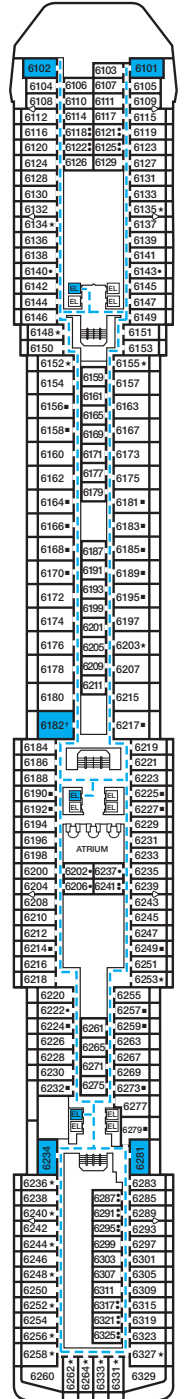

CARNIVAL MIRACLE®

ACCOMMODATIONS SYMBOL LEGEND

- ★ 2 Twin Beds (convert to King) and Single Sofa Bed
- 2 Twin Beds (convert to King) and 1 Upper Pullman
- 2 Twin Beds (convert to King) and 2 Upper Pullmans
- 2 Twin Beds (convert to King), Single Sofa Bed and 1 Upper Pullman
- † 2 Twin Beds (convert to King) and Double Sofa Bed

- △ Connecting staterooms (ideal for families and groups of friends)
- U Unisex Wheelchair Accessible Restroom
- Accessible Routes including Ramps
- Modified Staterooms, Restrooms, Elevators, Lifts and other Accessible Areas

Gross Tonnage: 88,500 Length: 963 Feet Beam: 106 Feet Cruising Speed: 22 Knots
Guest Capacity: 2,124 (Double Occupancy) Total Staff: 930 Registry: Panama

Riviera • Deck 1

Promenade • Deck 2

Atlantic • Deck 3

Main • Deck 4

Upper • Deck 5

Empress • Deck 6

Verandah • Deck 7

Panorama • Deck 8

Lido • Deck 9

Sun • Deck 10

Forward Sports • Deck 11