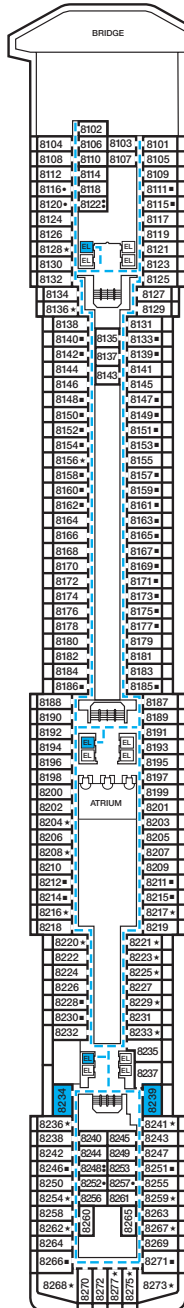

CARNIVAL MIRACLE®

ACCOMMODATIONS SYMBOL LEGEND

- ★ 2 Twin Beds (convert to King) and Single Sofa Bed
- 2 Twin Beds (convert to King) and 1 Upper Pullman
- 2 Twin Beds (convert to King) and 2 Upper Pullmans
- 2 Twin Beds (convert to King), Single Sofa Bed and 1 Upper Pullman
- † 2 Twin Beds (convert to King) and Double Sofa Bed

- △ Connecting staterooms (ideal for families and groups of friends)
- U Unisex Wheelchair Accessible Restroom
- Accessible Routes including Ramps
- Modified Staterooms, Restrooms, Elevators, Lifts and other Accessible Areas

Gross Tonnage: 88,500 Length: 963 Feet Beam: 106 Feet Cruising Speed: 22 Knots
Guest Capacity: 2,124 (Double Occupancy) Total Staff: 930 Registry: Panama

Riviera • Deck 1

Promenade • Deck 2

Atlantic • Deck 3

Main • Deck 4

Upper • Deck 5

Empress • Deck 6

Verandah • Deck 7

Panorama • Deck 8

Lido • Deck 9

Sun • Deck 10

Forward Sports • Deck 11