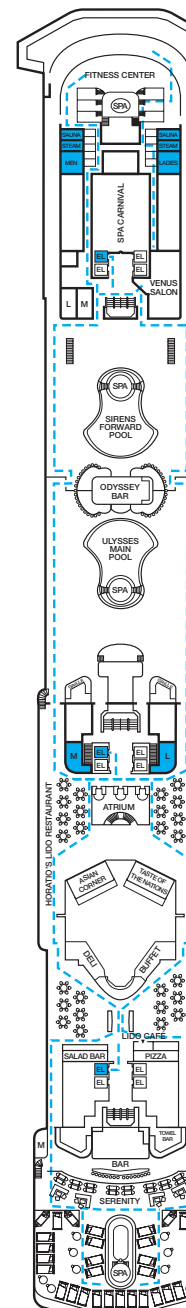

CARNIVAL MIRACLE®

ACCOMMODATIONS SYMBOL LEGEND

- ★ 2 Twin Beds (convert to King) and Single Sofa Bed
- 2 Twin Beds (convert to King) and 1 Upper Pullman
- 2 Twin Beds (convert to King) and 2 Upper Pullmans
- 2 Twin Beds (convert to King), Single Sofa Bed and 1 Upper Pullman
- † 2 Twin Beds (convert to King) and Double Sofa Bed

- △ Connecting staterooms (ideal for families and groups of friends)
- U Unisex Wheelchair Accessible Restroom
- Accessible Routes including Ramps
- Modified Staterooms, Restrooms, Elevators, Lifts and other Accessible Areas

Gross Tonnage: 88,500 Length: 963 Feet Beam: 106 Feet Cruising Speed: 22 Knots
Guest Capacity: 2,124 (Double Occupancy) Total Staff: 930 Registry: Panama

Riviera • Deck 1

Promenade • Deck 2

Atlantic • Deck 3

Main • Deck 4

Upper • Deck 5

Empress • Deck 6

Verandah • Deck 7

Panorama • Deck 8

Lido • Deck 9

Sun • Deck 10

Forward Sports • Deck 11