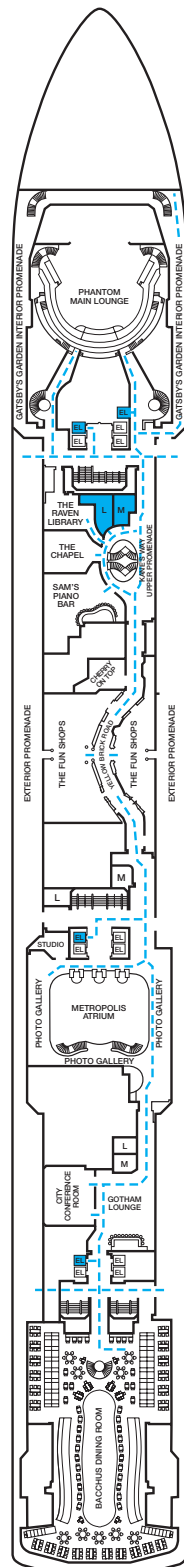

CARNIVAL MIRACLE®

ACCOMMODATIONS SYMBOL LEGEND

- ★ 2 Twin Beds (convert to King) and Single Sofa Bed
- 2 Twin Beds (convert to King) and 1 Upper Pullman
- 2 Twin Beds (convert to King) and 2 Upper Pullmans
- 2 Twin Beds (convert to King), Single Sofa Bed and 1 Upper Pullman
- † 2 Twin Beds (convert to King) and Double Sofa Bed

- △ Connecting staterooms (ideal for families and groups of friends)
- U Unisex Wheelchair Accessible Restroom
- Accessible Routes including Ramps
- Modified Staterooms, Restrooms, Elevators, Lifts and other Accessible Areas

⊘ All accommodations are non-smoking.

DECK PLANS

Please contact Guest Access Services for specific ship accessibility features. You may also visit carnival.com/GuestAccessServices for additional information.

Gross Tonnage: 88,500 Length: 963 Feet Beam: 106 Feet Cruising Speed: 22 Knots
Guest Capacity: 2,124 (Double Occupancy) Total Staff: 930 Registry: Panama

Riviera • Deck 1

Promenade • Deck 2

Atlantic • Deck 3