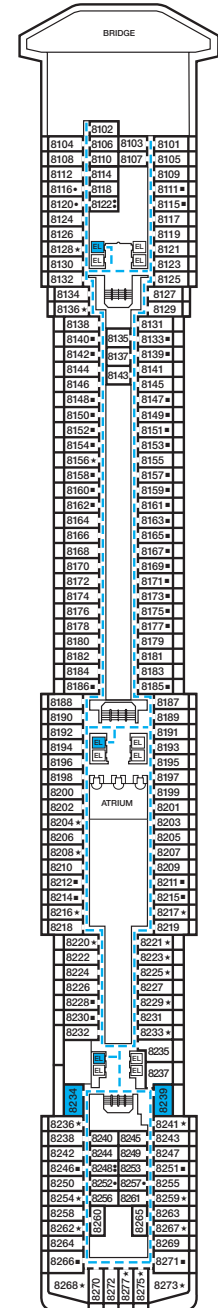

CARNIVAL MIRACLE®

ACCOMMODATIONS SYMBOL LEGEND

- ★ 2 Twin Beds (convert to King) and Single Sofa Bed
- 2 Twin Beds (convert to King) and 1 Upper Pullman
- 2 Twin Beds (convert to King) and 2 Upper Pullmans
- 2 Twin Beds (convert to King), Single Sofa Bed and 1 Upper Pullman
- † 2 Twin Beds (convert to King) and Double Sofa Bed

- △ Connecting staterooms (ideal for families and groups of friends)
- U Unisex Wheelchair Accessible Restroom
- Accessible Routes including Ramps
- Modified Staterooms, Restrooms, Elevators, Lifts and other Accessible Areas

Gross Tonnage: 88,500 Length: 963 Feet Beam: 106 Feet Cruising Speed: 22 Knots
Guest Capacity: 2,124 (Double Occupancy) Total Staff: 930 Registry: Panama

Riviera • Deck 1

Promenade • Deck 2

Atlantic • Deck 3

Main • Deck 4

Upper • Deck 5

Empress • Deck 6

Verandah • Deck 7

Panorama • Deck 8

Lido • Deck 9

Sun • Deck 10

Forward Sports • Deck 11