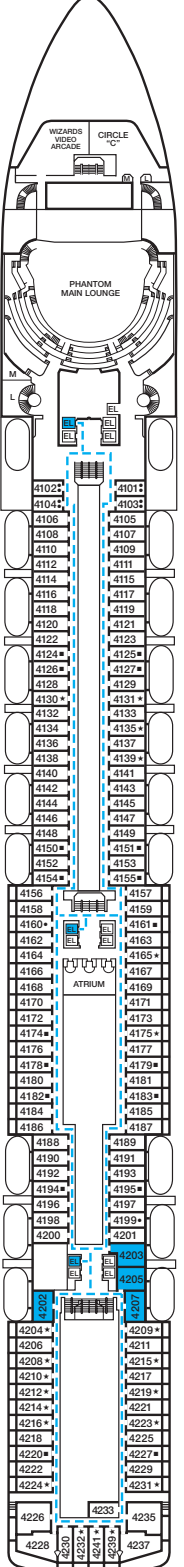

CARNIVAL MIRACLE®

ACCOMMODATIONS SYMBOL LEGEND

- ★ 2 Twin Beds (convert to King) and Single Sofa Bed
- 2 Twin Beds (convert to King) and 1 Upper Pullman
- 2 Twin Beds (convert to King) and 2 Upper Pullmans
- 2 Twin Beds (convert to King), Single Sofa Bed and 1 Upper Pullman
- † 2 Twin Beds (convert to King) and Double Sofa Bed

Gross Tonnage: 88,500 Length: 963 Feet Beam: 106 Feet Cruising Speed: 22 Knots
Guest Capacity: 2,124 (Double Occupancy) Total Staff: 930 Registry: Panama

Riviera • Deck 1

Promenade • Deck 2

Atlantic • Deck 3

Main • Deck 4

Upper • Deck 5

Empress • Deck 6

Verandah • Deck 7

Panorama • Deck 8

Lido • Deck 9

Sun • Deck 10

Forward Sports • Deck 11