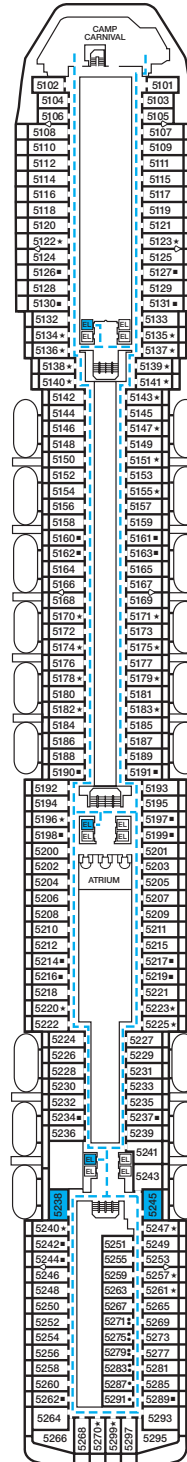

CARNIVAL MIRACLE®

ACCOMMODATIONS SYMBOL LEGEND

- ★ 2 Twin Beds (convert to King) and Single Sofa Bed
- 2 Twin Beds (convert to King) and 1 Upper Pullman
- 2 Twin Beds (convert to King) and 2 Upper Pullmans
- 2 Twin Beds (convert to King), Single Sofa Bed and 1 Upper Pullman
- † 2 Twin Beds (convert to King) and Double Sofa Bed

- △ Connecting staterooms (ideal for families and groups of friends)
- U Unisex Wheelchair Accessible Restroom
- Accessible Routes including Ramps
- Modified Staterooms, Restrooms, Elevators, Lifts and other Accessible Areas

Gross Tonnage: 88,500 Length: 963 Feet Beam: 106 Feet Cruising Speed: 22 Knots
Guest Capacity: 2,124 (Double Occupancy) Total Staff: 930 Registry: Panama

Riviera • Deck 1

Promenade • Deck 2

Atlantic • Deck 3

Main • Deck 4

Upper • Deck 5

Empress • Deck 6

Verandah • Deck 7

Panorama • Deck 8

Lido • Deck 9

Sun • Deck 10

Forward Sports • Deck 11