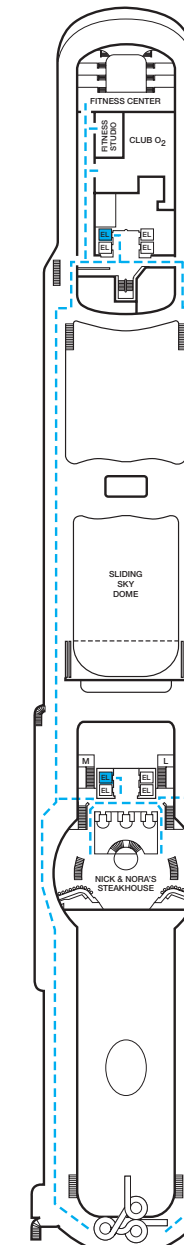

CARNIVAL MIRACLE®

ACCOMMODATIONS SYMBOL LEGEND

- ★ 2 Twin Beds (convert to King) and Single Sofa Bed
- 2 Twin Beds (convert to King) and 1 Upper Pullman
- 2 Twin Beds (convert to King) and 2 Upper Pullmans
- 2 Twin Beds (convert to King), Single Sofa Bed and 1 Upper Pullman
- † 2 Twin Beds (convert to King) and Double Sofa Bed

- △ Connecting staterooms (ideal for families and groups of friends)
- U Unisex Wheelchair Accessible Restroom
- Accessible Routes including Ramps
- Modified Staterooms, Restrooms, Elevators, Lifts and other Accessible Areas

Gross Tonnage: 88,500 Length: 963 Feet Beam: 106 Feet Cruising Speed: 22 Knots
Guest Capacity: 2,124 (Double Occupancy) Total Staff: 930 Registry: Panama

Riviera • Deck 1

Promenade • Deck 2

Atlantic • Deck 3

Main • Deck 4

Upper • Deck 5

Empress • Deck 6

Verandah • Deck 7

Panorama • Deck 8

Lido • Deck 9

Sun • Deck 10

Forward Sports • Deck 11