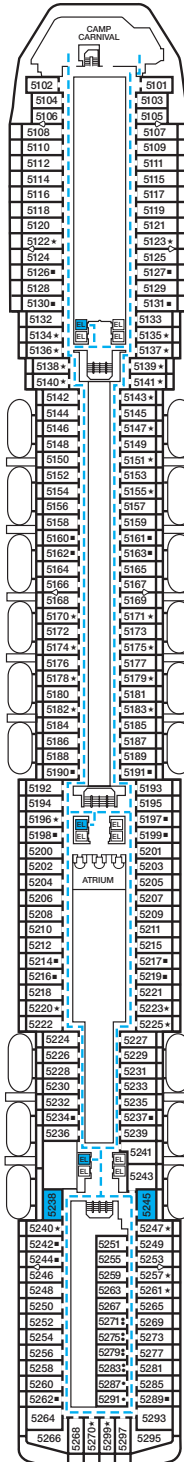

CARNIVAL MIRACLE®

ACCOMMODATIONS SYMBOL LEGEND

- ★ 2 Twin Beds (convert to King) and Single Sofa Bed
- 2 Twin Beds (convert to King) and 1 Upper Pullman
- 2 Twin Beds (convert to King) and 2 Upper Pullmans
- 2 Twin Beds (convert to King), Single Sofa Bed and 1 Upper Pullman
- † 2 Twin Beds (convert to King) and Double Sofa Bed

- △ Connecting staterooms (ideal for families and groups of friends)
- U Unisex Wheelchair Accessible Restroom
- Accessible Routes including Ramps
- Modified Staterooms, Restrooms, Elevators, Lifts and other Accessible Areas

Gross Tonnage: 88,500 Length: 963 Feet Beam: 106 Feet Cruising Speed: 22 Knots
Guest Capacity: 2,124 (Double Occupancy) Total Staff: 930 Registry: Panama

Riviera • Deck 1

Promenade • Deck 2

Atlantic • Deck 3

Main • Deck 4

Upper • Deck 5

Empress • Deck 6

Verandah • Deck 7

Panorama • Deck 8

Lido • Deck 9

Sun • Deck 10

Forward Sports • Deck 11