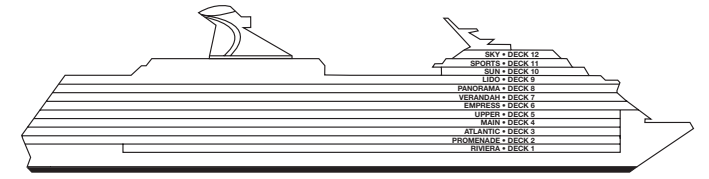

CARNIVAL MIRACLE®

ACCOMMODATIONS SYMBOL LEGEND

- ★ 2 Twin Beds (convert to King) and Single Sofa Bed
- 2 Twin Beds (convert to King) and 1 Upper Pullman
- 2 Twin Beds (convert to King) and 2 Upper Pullmans
- 2 Twin Beds (convert to King), Single Sofa Bed and 1 Upper Pullman
- † 2 Twin Beds (convert to King) and Double Sofa Bed

Gross Tonnage: 88,500 Length: 963 Feet Beam: 106 Feet Cruising Speed: 22 Knots
Guest Capacity: 2,124 (Double Occupancy) Total Staff: 930 Registry: Panama

Riviera • Deck 1

Promenade • Deck 2

Atlantic • Deck 3